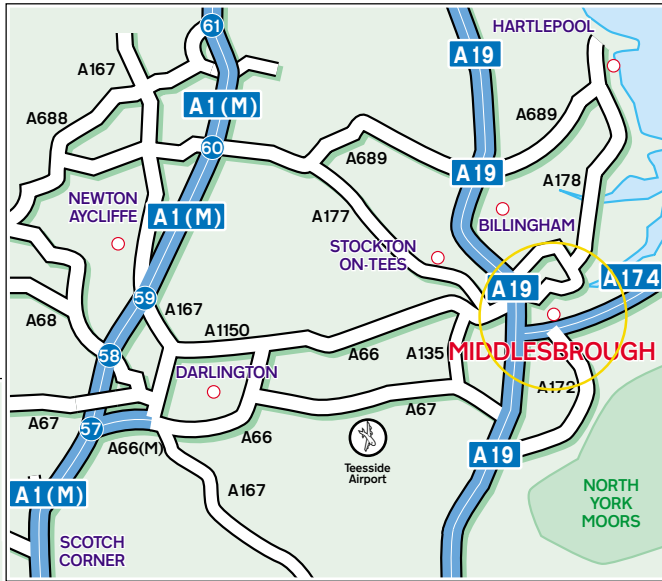

Locator Map

The Wilton Centre,
Wilton, Redcar,
Cleveland. TS10 4RF

Tel: +44 (0)1642 438050 Fax: +44 (0)1642 438051

Public Transport

By Rail.
Middlesbrough Station - is approximately 20 minutes away by taxi.
Redcar Station - local connections to/from Middlesbrough & Darlington.
Approximately 10 minutes by taxi.

By Air.
Newcastle Airport is approximately 1 hour drive away.
Teesside Airport is approximately 30 minutes drive away.

MAP NOT TO SCALE