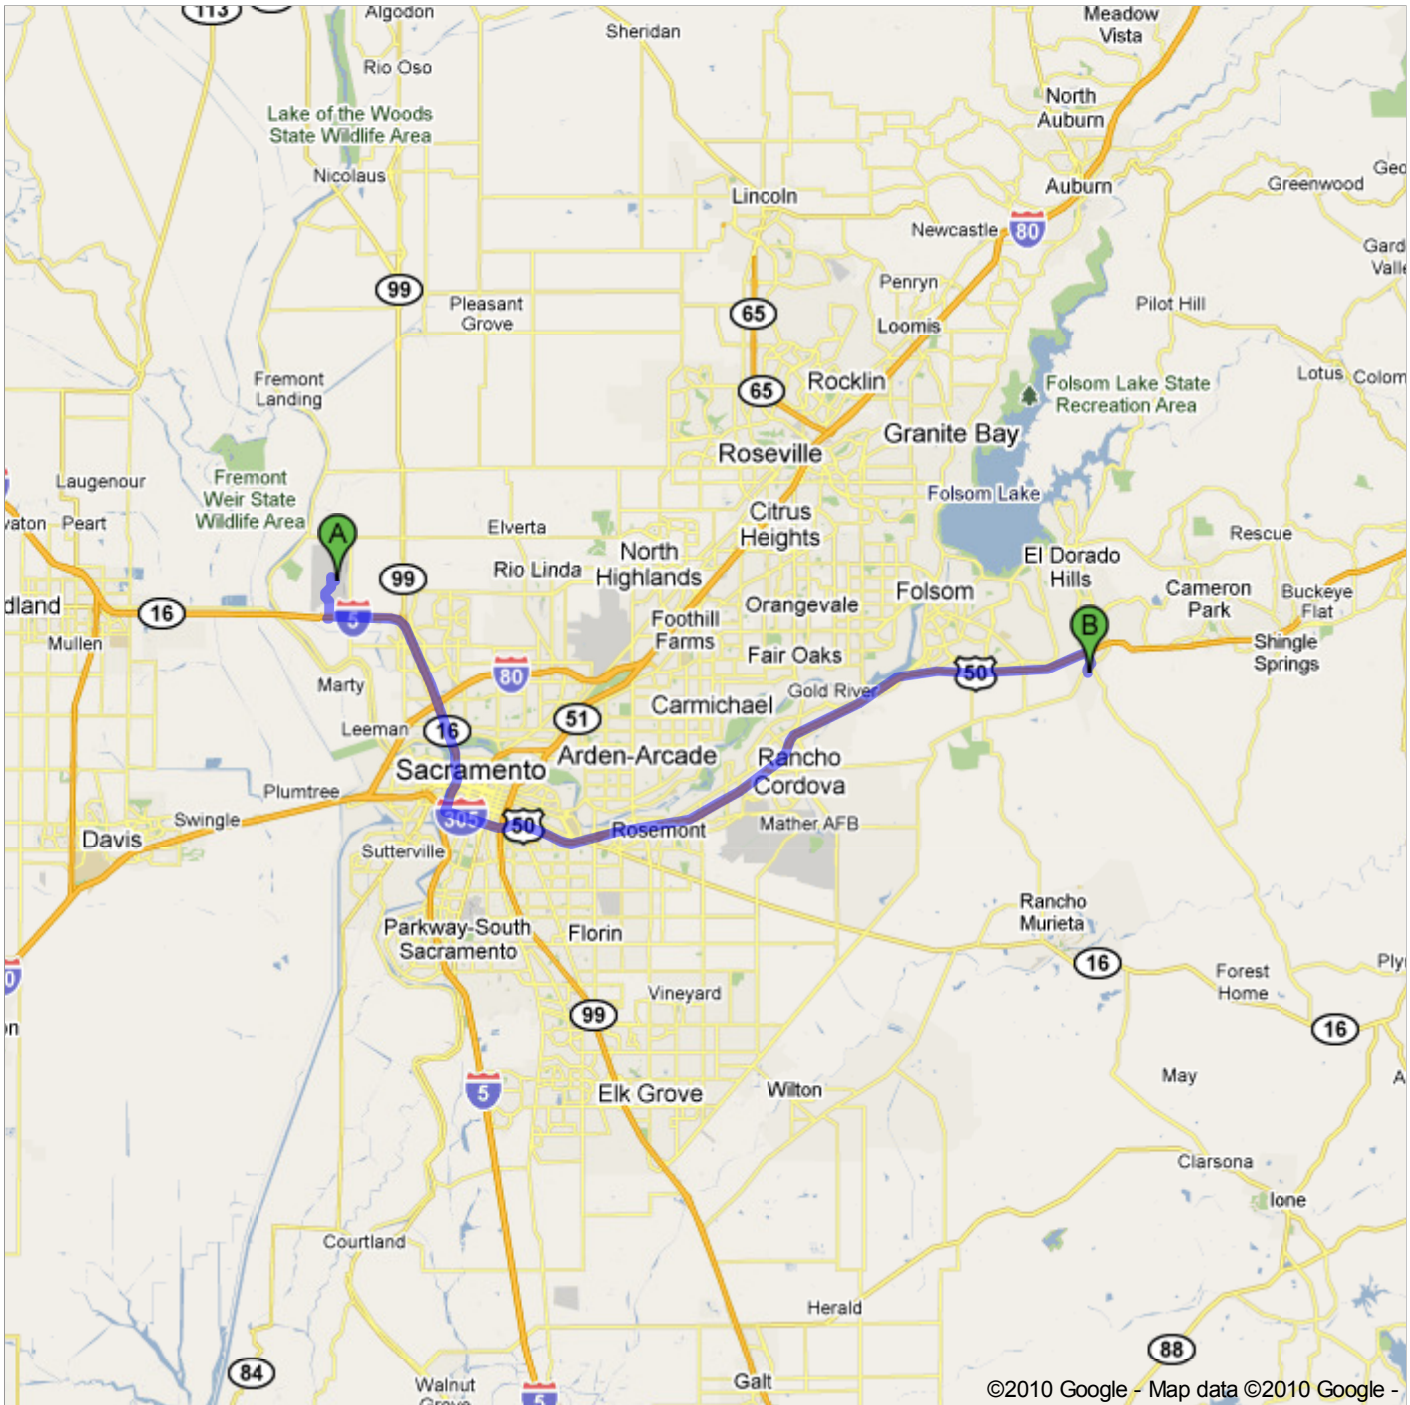

Directions to 1100 Windfield Way, El Dorado Hills, CA 95762
39.4 mi – about 45 mins

Save trees. Go green!
Download Google Maps on your phone at google.com/gmm

A Sacramento International Airport (SMF), 6900 Airport Blvd, Sacramento, CA 95837

- | | | |
|---|---|-----------------------------|
| | 1. Head northwest on Airport Blvd toward Aviation Dr | go 0.2 mi
total 0.2 mi |
|  | 2. Slight left to stay on Airport Blvd | go 0.2 mi
total 0.3 mi |
| | 3. Continue onto Earhart Dr | go 0.2 mi
total 0.6 mi |
|  | 4. Slight right to stay on Earhart Dr
About 1 min | go 0.5 mi
total 1.1 mi |
| | 5. Continue onto Airport Blvd | go 0.2 mi
total 1.3 mi |
|  | 6. Keep left at the fork
About 2 mins | go 0.6 mi
total 1.9 mi |
|  | 7. Take the ramp onto I-5 S
About 10 mins | go 9.6 mi
total 11.5 mi |
|  | 8. Take exit 518 to merge onto CA-99 S/Interstate 305 E/US-50 E toward CA-99 S/Fresno
Continue to follow Interstate 305 E/US-50 E
About 4 mins | go 3.6 mi
total 15.1 mi |
|  | 9. Continue onto US-50 E
About 24 mins | go 23.1 mi
total 38.2 mi |
|  | 10. Take exit 30A for Latrobe Rd | go 0.3 mi
total 38.6 mi |
|  | 11. Slight right at Latrobe Rd | go 0.4 mi
total 38.9 mi |
|  | 12. Take the 2nd right onto White Rock Rd
About 1 min | go 0.2 mi
total 39.2 mi |
|  | 13. Take the 1st left onto Windfield Way
Destination will be on the right
About 1 min | go 0.2 mi
total 39.4 mi |

B 1100 Windfield Way, El Dorado Hills, CA 95762

These directions are for planning purposes only. You may find that construction projects, traffic, weather, or other events may cause conditions to differ from the map results, and you should plan your route accordingly. You must obey all signs or notices regarding your route.

Map data ©2010 Google

Directions weren't right? Please find your route on maps.google.com and click "Report a problem" at the bottom left.