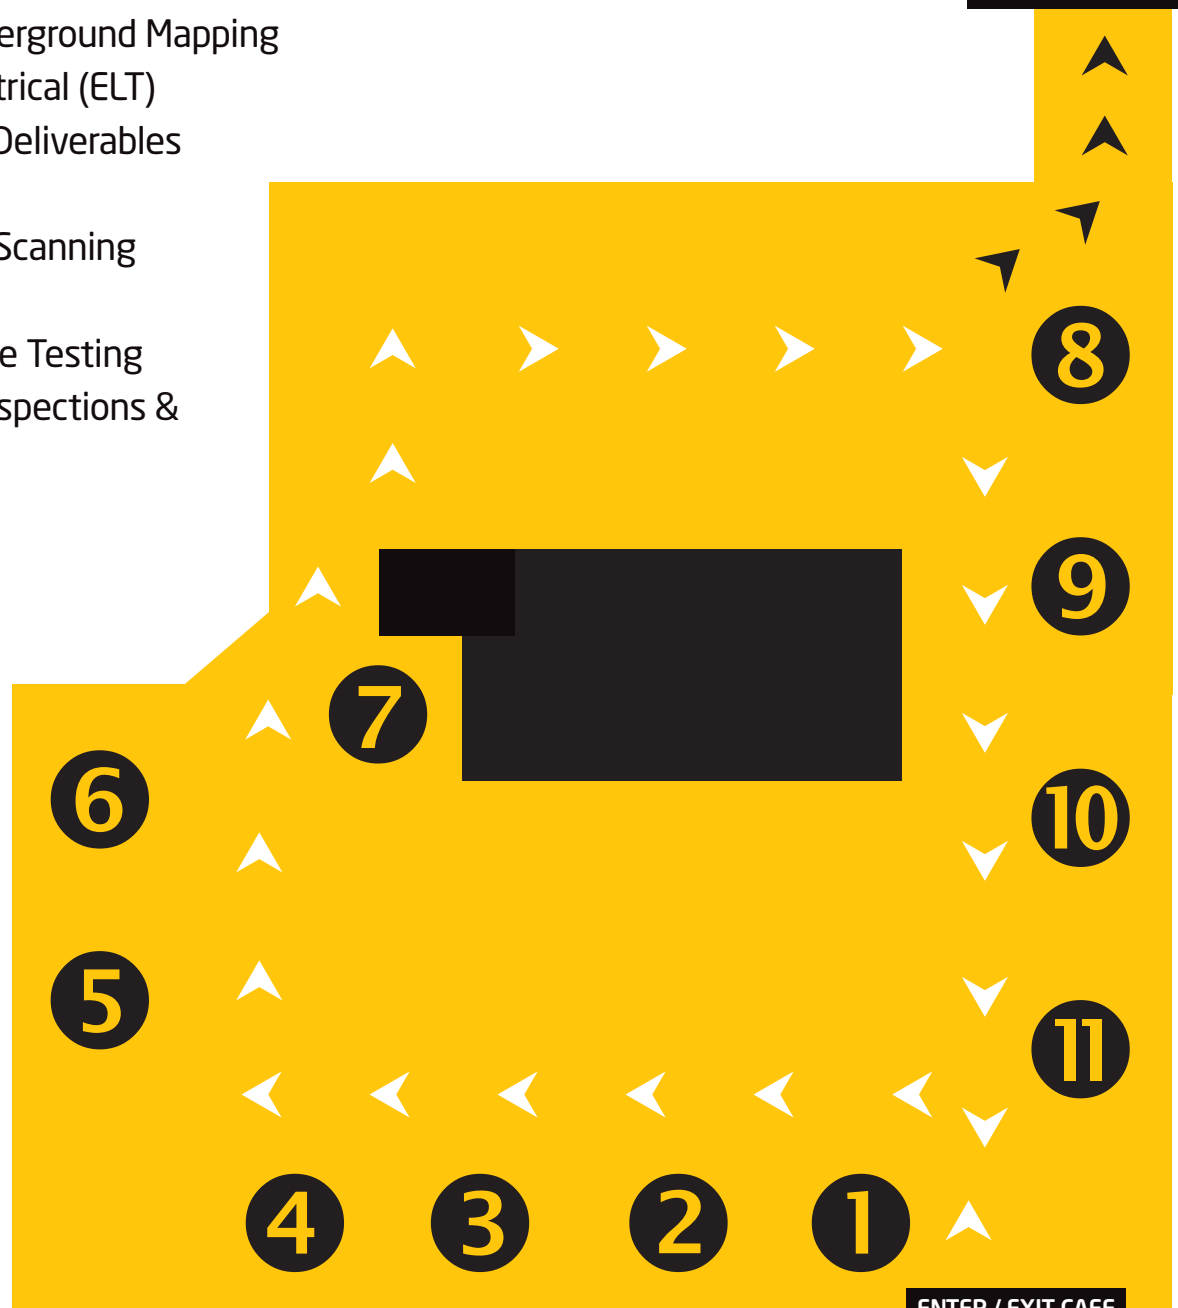

LIVEXPO

PETROCHEMICAL REFINERY | LIVE DEMOS

- ① 3D Metrology Services
- ② Geomagic
- ③ Geotech & Underground Mapping
- ④ Products / Electrical (ELT)
- ⑤ 3D Solutions / Deliverables
- ⑥ AVEVA
- ⑦ Survey / Laser Scanning
- ⑧ Drone Services
- ⑨ Non-Destructive Testing
- ⑩ Source / Site Inspections & Staffing
- ⑪ Caleb Brett

DRONE FLIGHT DEMO | **OUTSIDE**
10 a.m. and 1 p.m.

EXIT / ENTER OUTSIDE

ENTER / EXIT CAFE